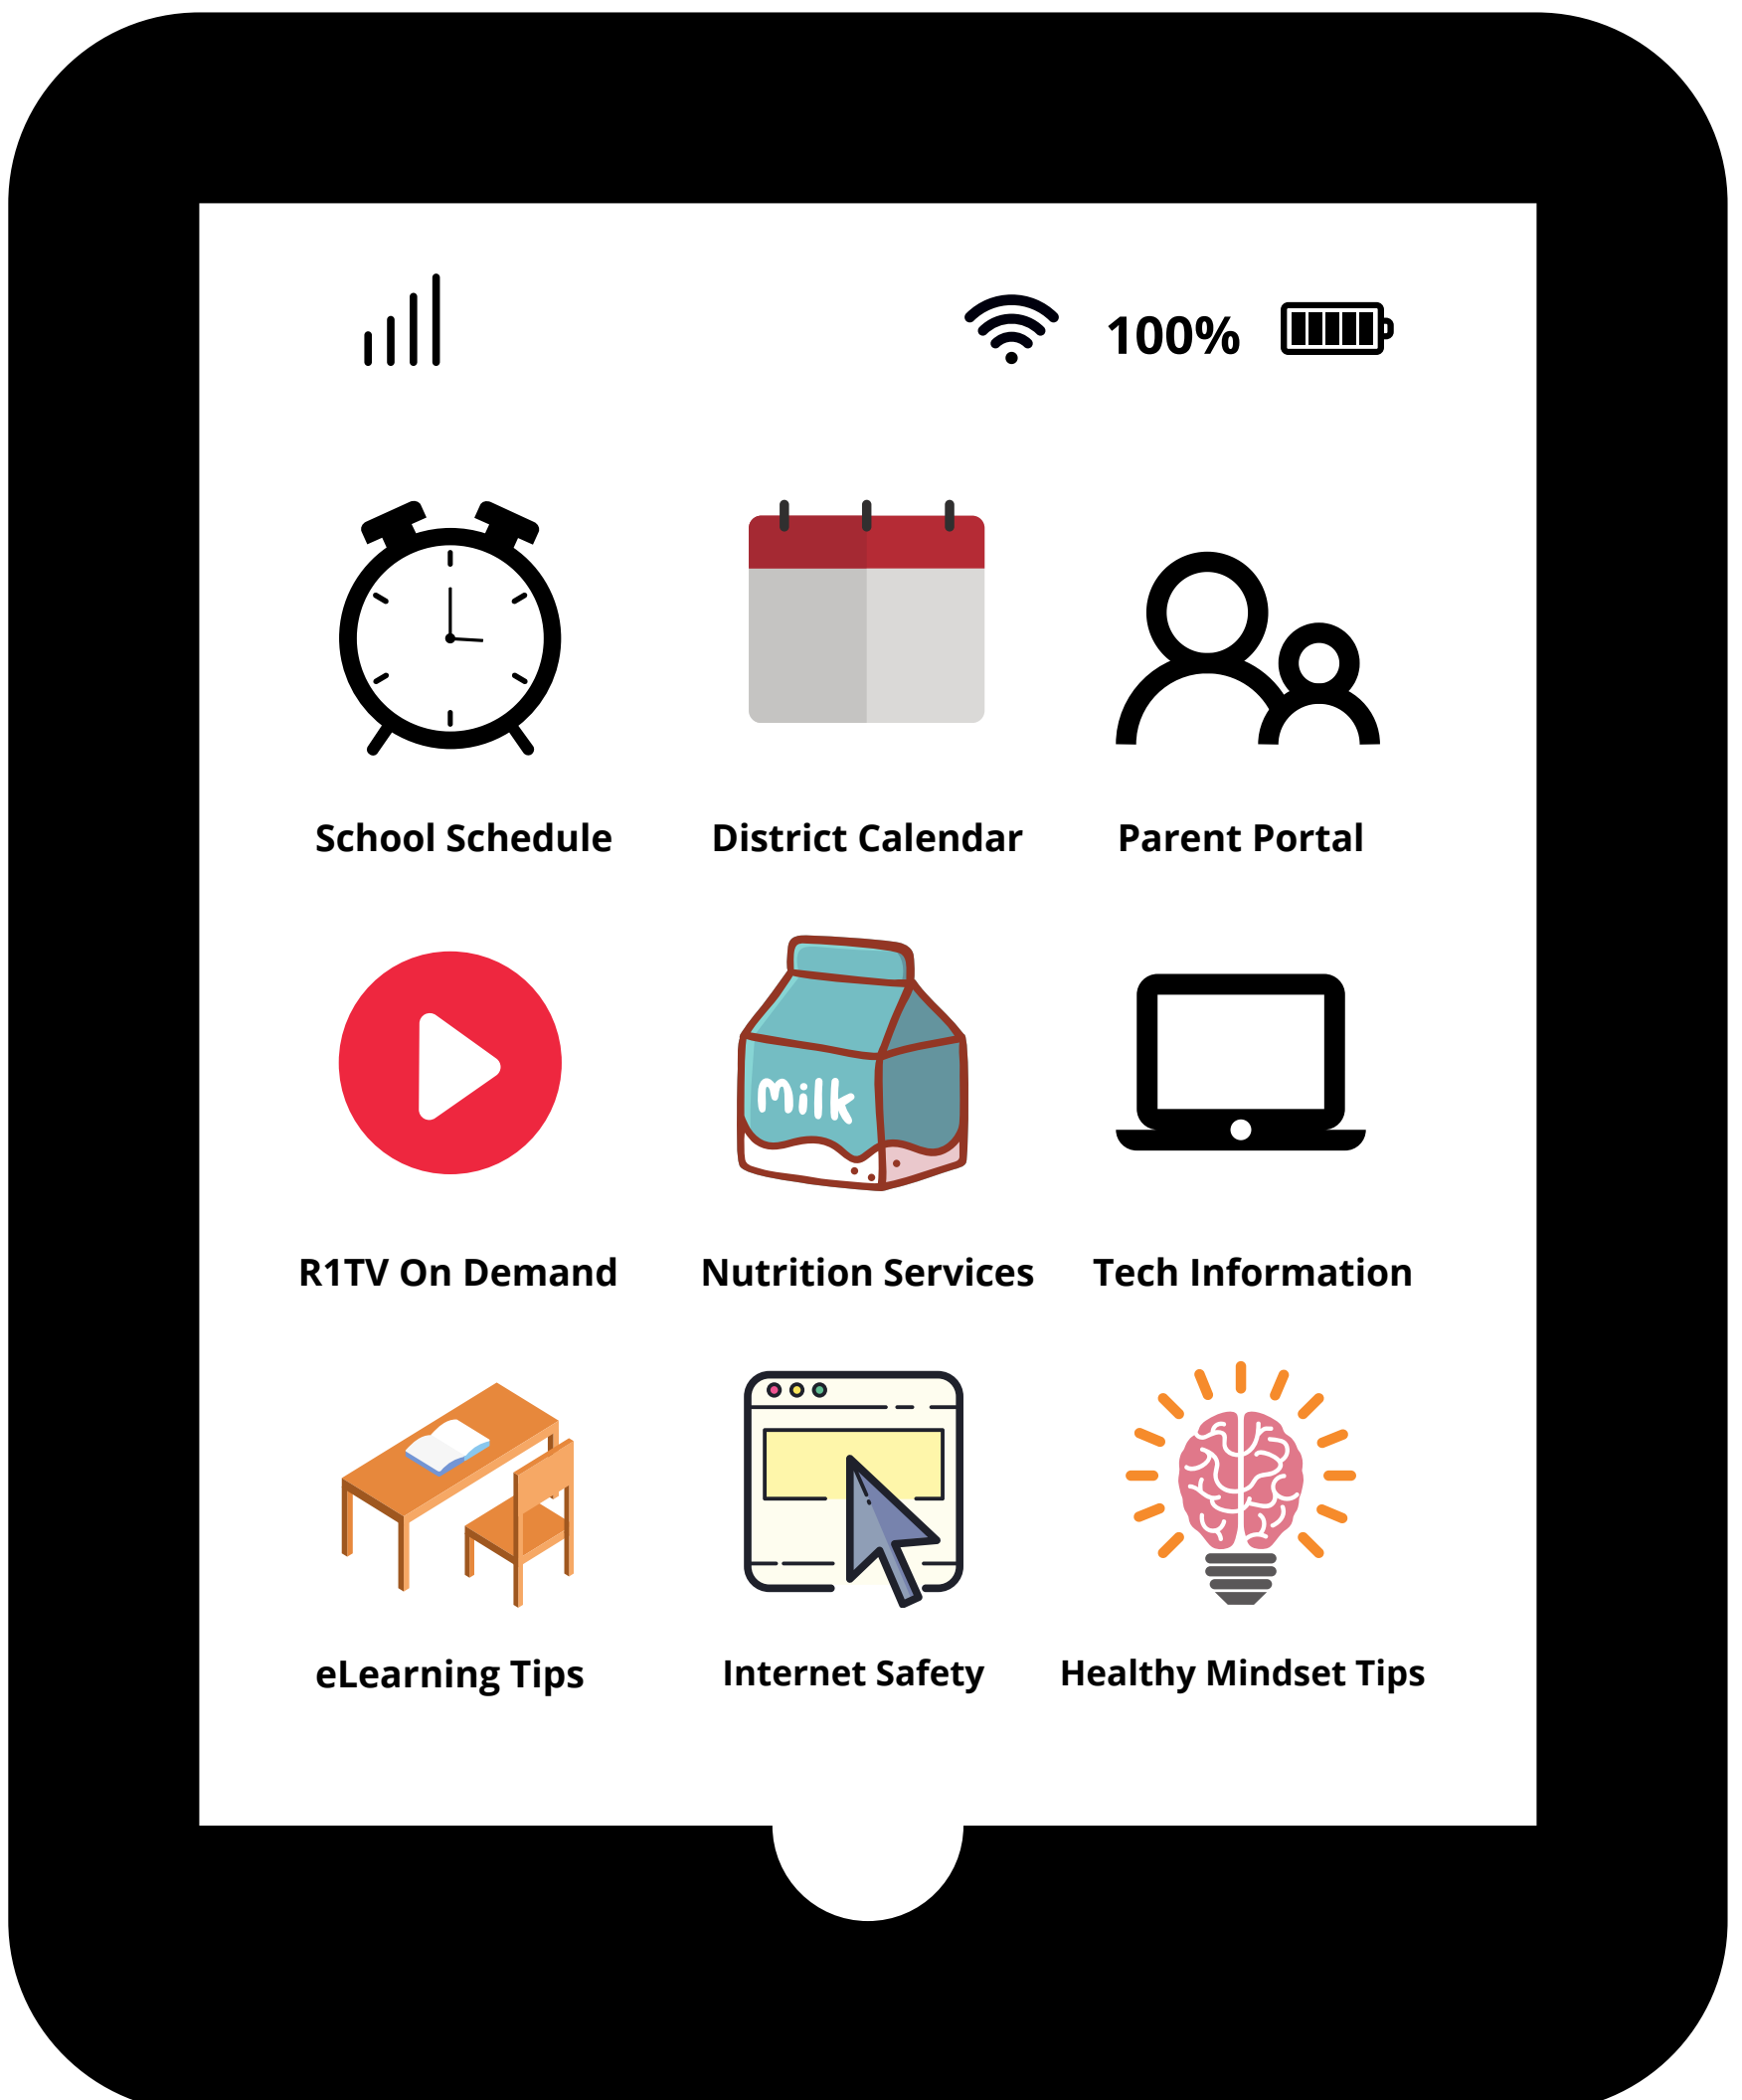

POWER ON, START STRONG!

Welcome to a new school year!
Click any app below for eLearning resources.

**[Click here to connect with your school's
Parent and Family Engagement Specialist!](#)**

RICHLAND ONE
FEDERAL AND STATE PROGRAMS