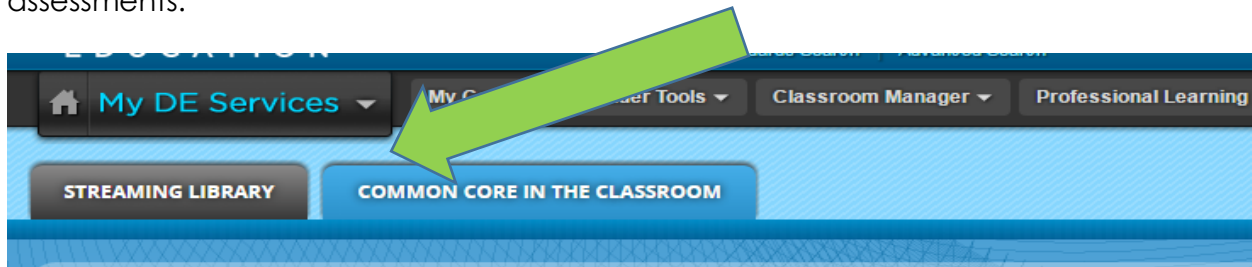

Username

Password

Login

2. Type in your "Username" which is your login to your laptop. Type in your "Password" which is your login password to your laptop. Click "Login."
3. Under "My DE Services" (located on left side of page) drop down to "Streaming Plus."

4. From this page you will find the streaming library from Discovery Education. Click on your grade band and subject to find interactive activities, lessons, videos, etc. If you click on "Common Core In the Classroom" you will be able to search by grade level, domain and specific standard for additional lessons, resources, videos, and assessments.